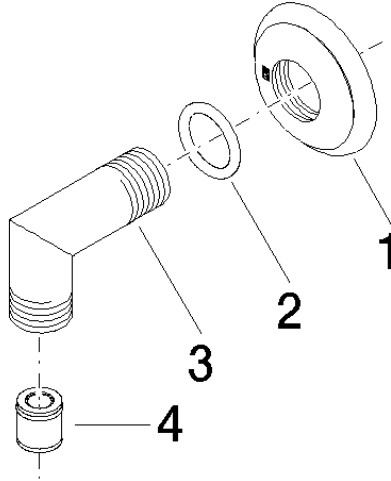

28 450 410

- 1/2" shower outlet
- rosette Ø 55 mm
- 1/2" connection
- WRAS 1809019

Intrinsic protection against back flow.

	Chrome	28 450 410-00
	Brushed Platinum	28 450 410-06
	Platinum	28 450 410-08
	Durabass (23kt Gold)	28 450 410-09
	Brushed Durabass (23kt Gold)	28 450 410-28
	Brushed Dark Platinum	28 450 410-99

Recommended miscellaneous

- Concealed wall elbow -** 35 085 970 90
- max. recess depth 163 mm
 - min. recess depth 90 mm

28 450 410

mm [inches]

Flow rate chart

Certificates

Belgaqua_21-381- WRAS_1809019.
27_7.

28 450 410

Spare parts list

No.	Item Number	Name	Quantity used	Delivery time
1	09 27 35 003-00	rosette	1	10
2	90 14 10 026 00 90	seal	1	2
3	09 11 03 121-00	connection	1	10
4	90 23 01 141 00 90	back-flow preventer	1	2