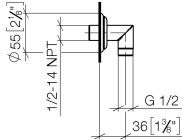

28 450 410

- 1/2" shower outlet
- rosette Ø 55 mm
- 1/2" connection
- WRAS 1809019

Intrinsic protection against back flow.

	Chrome	28 450 410-00
	Brushed Platinum	28 450 410-06
	Platinum	28 450 410-08
	Durabass (23kt Gold)	28 450 410-09
	Brushed Durabass (23kt Gold)	28 450 410-28
	Brushed Dark Platinum	28 450 410-99

Recommended miscellaneous

- Concealed wall elbow -** 35 085 970 90
- max. recess depth 163 mm
 - min. recess depth 90 mm

28 450 410

mm [inches]

Flow rate chart

Certificates

Belgaqua_21-381- WRAS_1809019.
27_7.

28 450 410

Spare parts list

No.	Item Number	Name	Quantity used	Delivery time
1	09 27 35 003-00	rosette	1	10
2	90 14 10 026 00 90	seal	1	2
3	09 11 03 121-00	connection	1	10
4	90 23 01 141 00 90	back-flow preventer	1	2